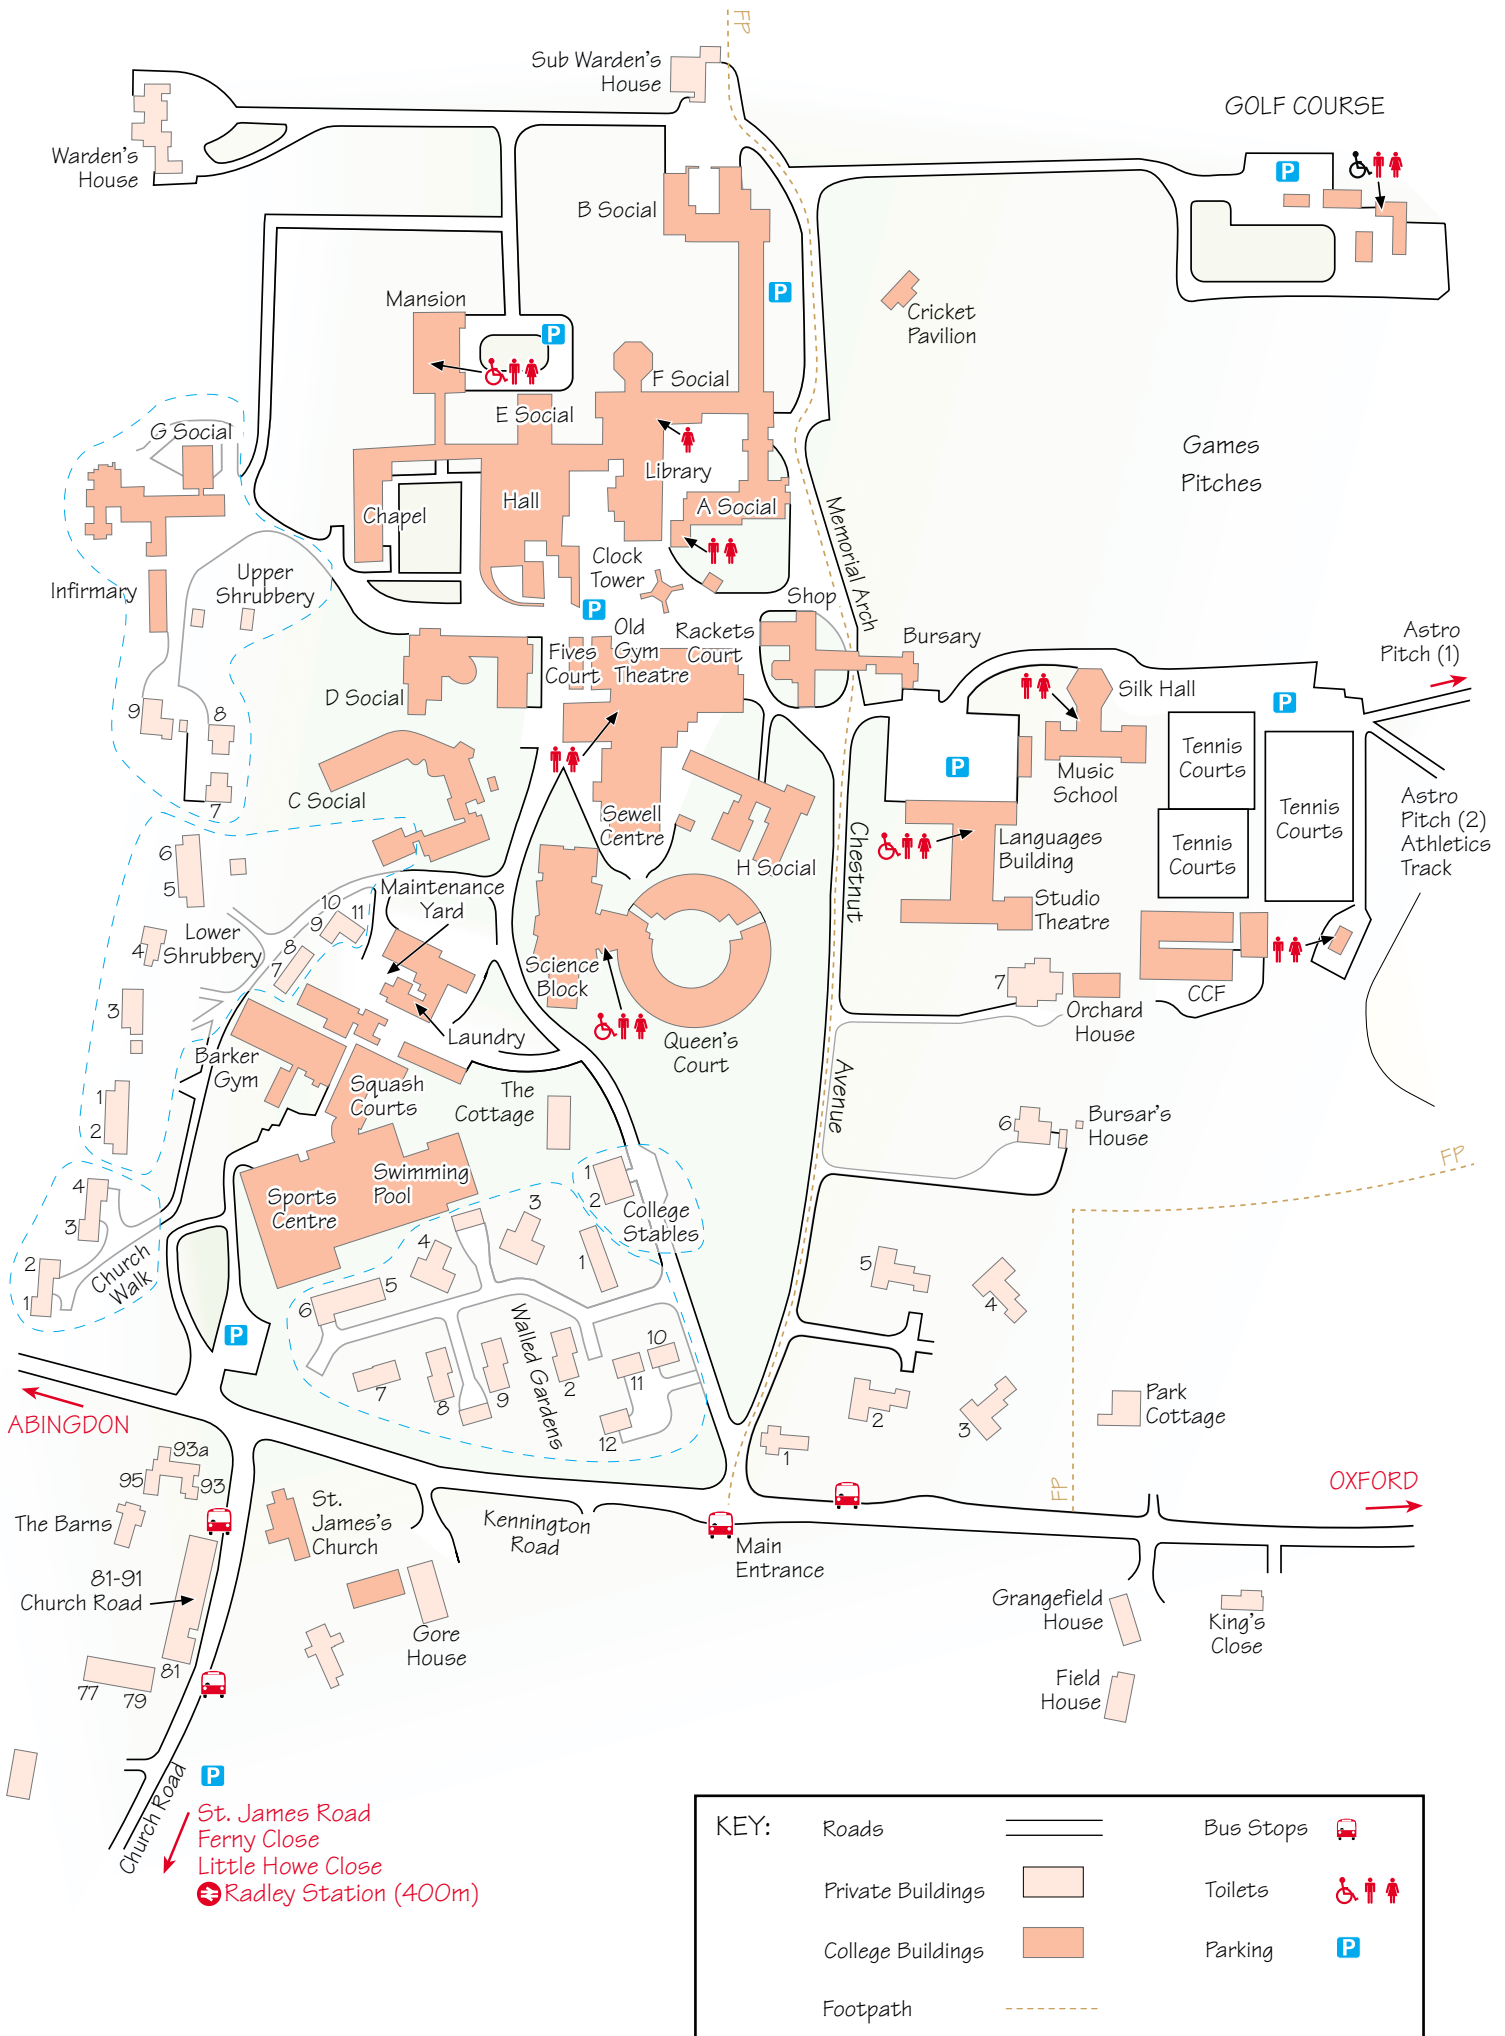

MAP OF RADLEY COLLEGE

ABINGDON

OXFORD

KEY:	
Roads	====
Private Buildings	□
College Buildings	■
Footpath	- - - -
Bus Stops	🚌
Toilets	♿
Parking	P

St. James Road
 Ferny Close
 Little Howe Close
 🚉 Radley Station (400m)