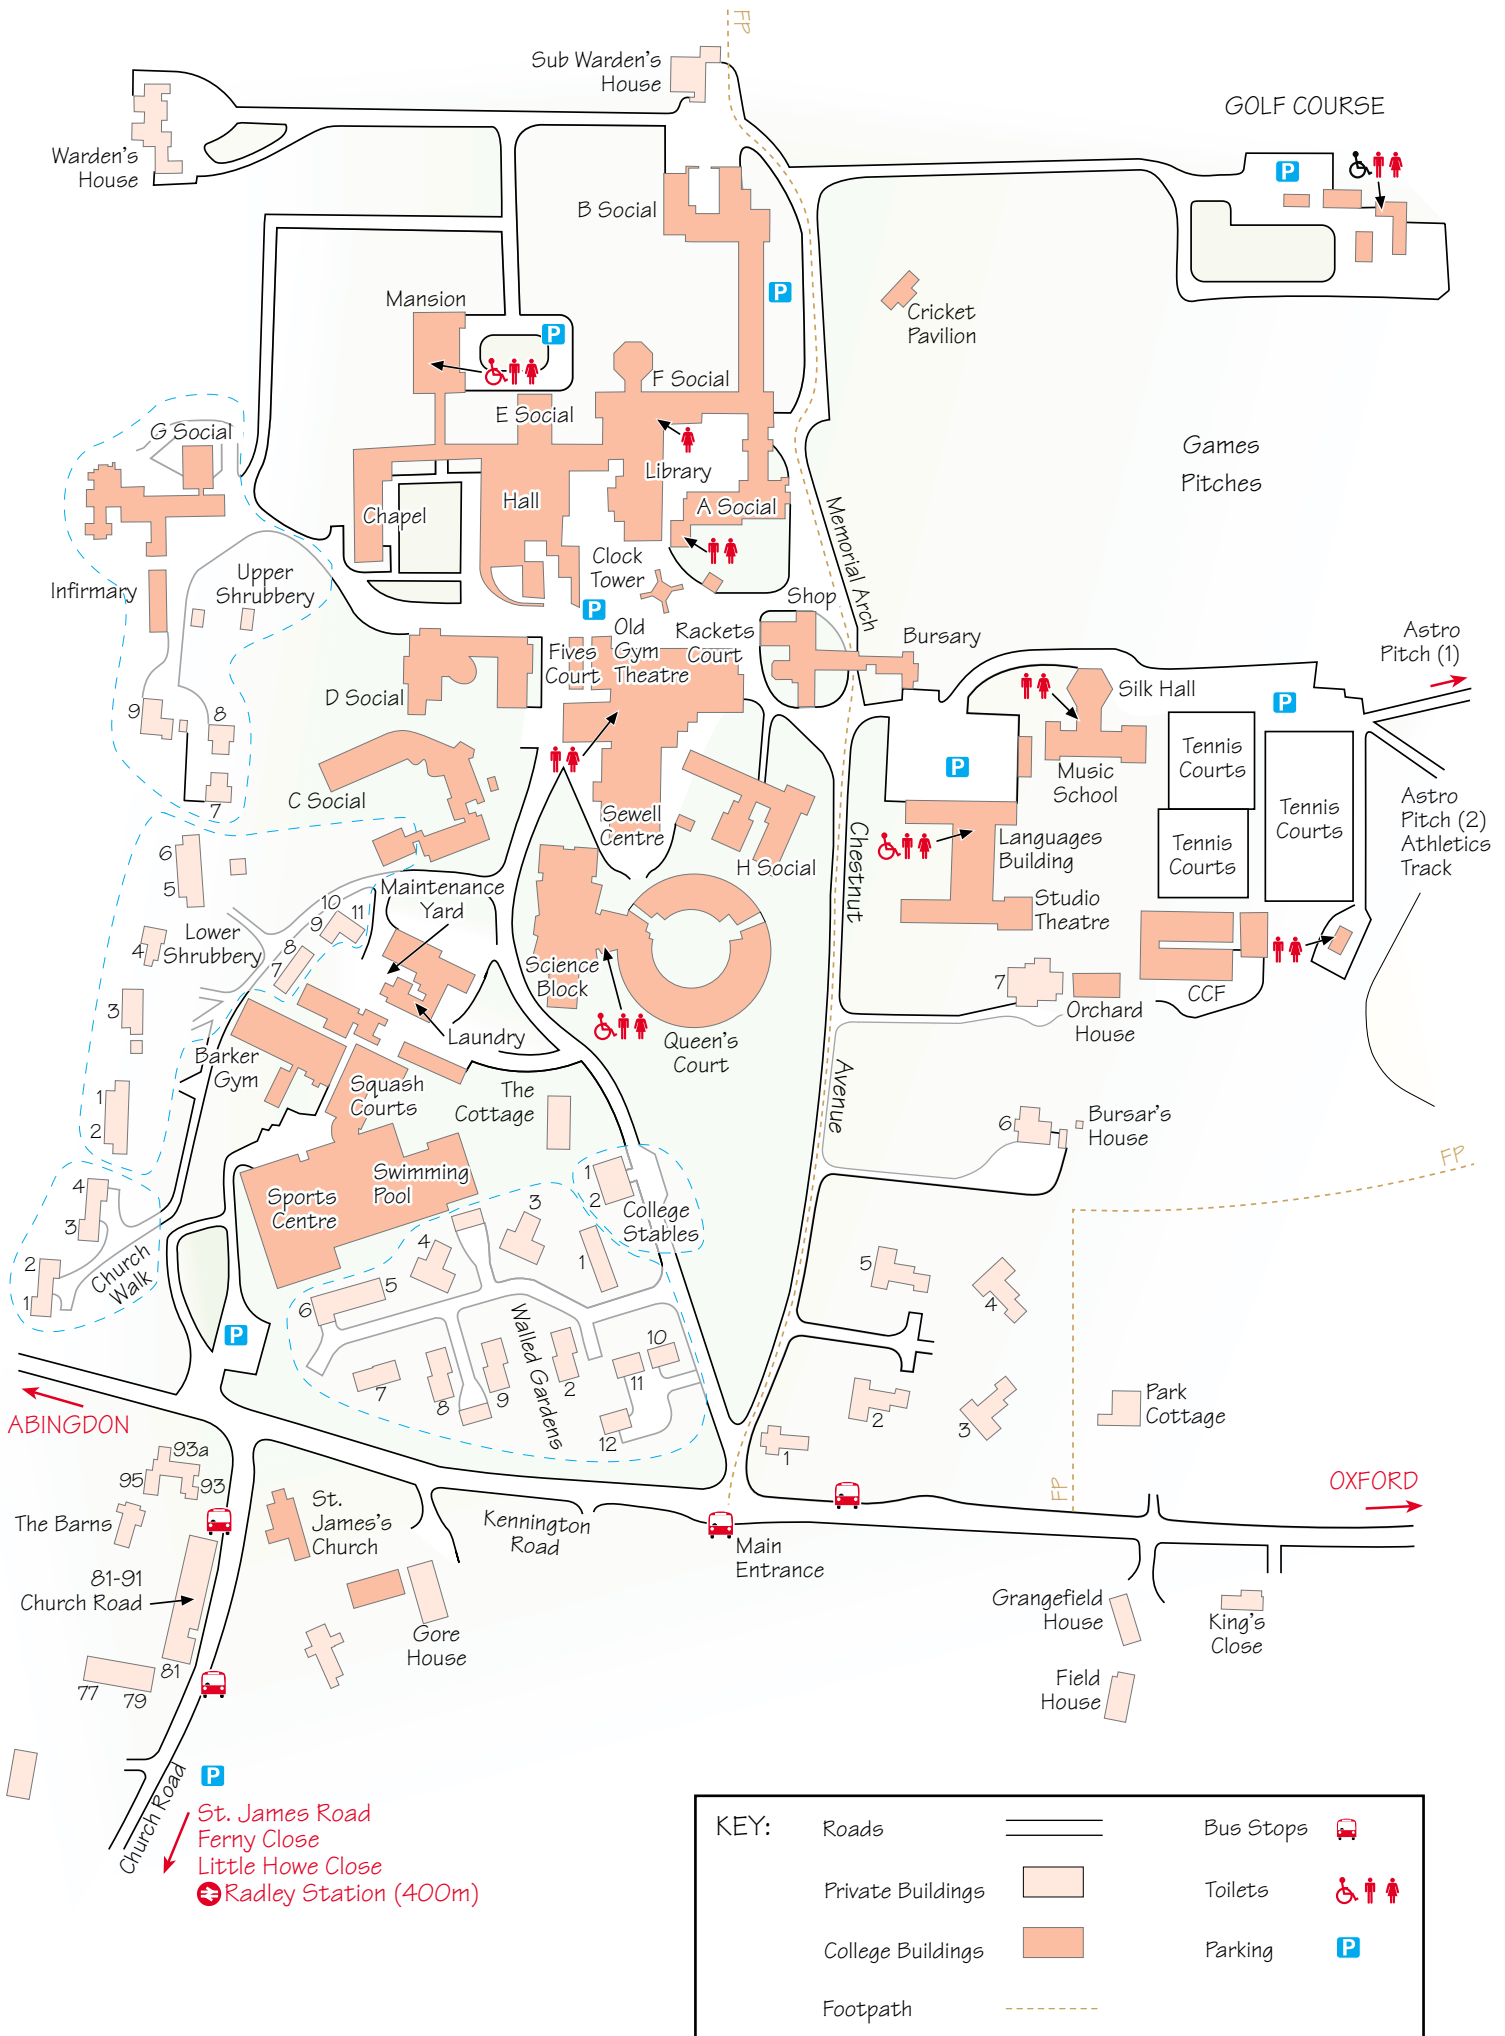

MAP OF RADLEY COLLEGE

KEY:	
Roads	====
Private Buildings	□ (light orange)
College Buildings	□ (dark orange)
Footpath	- - - -
Bus Stops	🚌
Toilets	♿️ 👤 👤
Parking	P