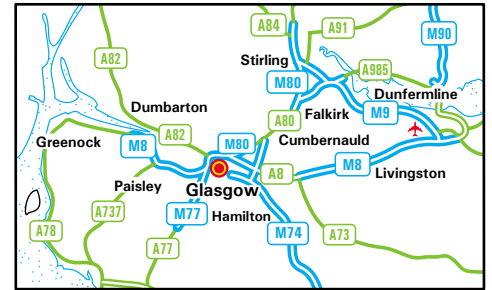

Follow M74 to M73, continue straight onto M8 towards Glasgow.  
 Exit M8 at Junction 15 taking first slip road.  
 Continue to Cathedral Street then onto Bath Street turning left into Wellington Street, just by Bewleys Hotel.  
 West George Street is second on the right and First Title is located on the right hand side.

**From the West**

Follow M8 over Kingston Bridge and follow signs for City Centre until you come to Bothwell Street.  
 Turn left into West Campbell Street and right into West George Street.  
 First Title is located on the right-hand side.

**From the South**

Follow M74 northbound.  
 Exit M74 at junction 3 and join M73 heading northbound.  
 Exit M73 at junction 2 joining M8 and follow directions from Edinburgh at point 2.

**First Title**  
 Walkden House  
 3-10 Melton Street  
 London NW1 2EB  
 Tel: 020 7209 9900  
 Fax: 020 7209 3554  
 Email: euston@first-title.co.uk  
 Website: www.first-title.co.uk

**By Underground**

The closest underground station is Euston (Northern Line), or Euston Square (Hammersmith & City, Circle, and Metropolitan Lines).  
 Warren Street is also close by and is served by the Northern and Victoria Lines.  
 Melton Street is a short walk from both these stations.