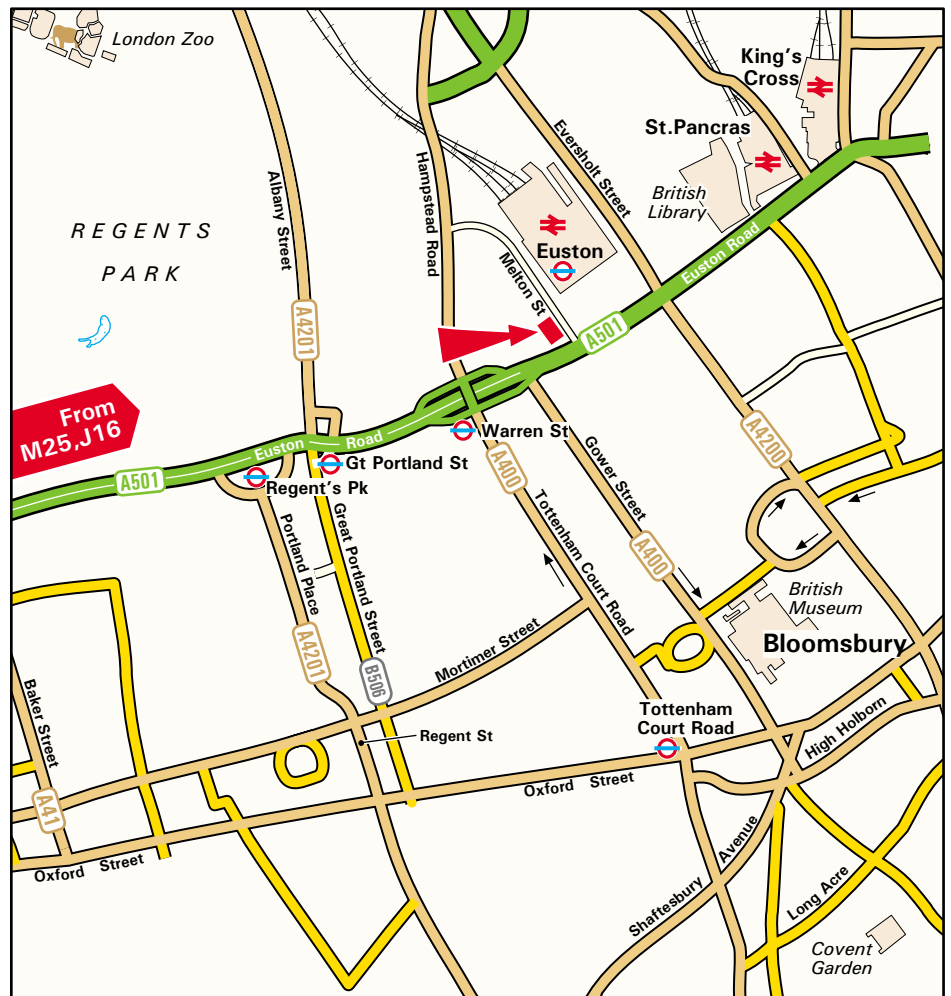

Follow M74 to M73, continue straight onto M8 towards Glasgow.  
 Exit M8 at Junction 15 taking first slip road.  
 Continue to Cathedral Street then onto Bath Street turning left into Wellington Street, just by Bewleys Hotel.  
 West George Street is second on the right and First Title is located on the right hand side.

**From the West**

Follow M8 over Kingston Bridge and follow signs for City Centre until you come to Bothwell Street.  
 Turn left into West Campbell Street and right into West George Street.  
 First Title is located on the right-hand side.

**From the South**

Follow M74 northbound.  
 Exit M74 at junction 3 and join M73 heading northbound.  
 Exit M73 at junction 2 joining M8 and follow directions from Edinburgh at point 2.

**First Title**  
 Walkden House  
 3-10 Melton Street  
 London NW1 2EB  
 Tel: 020 7209 9900  
 Fax: 020 7209 3554  
 Email: euston@first-title.co.uk  
 Website: www.first-title.co.uk

**By Underground**

The closest underground station is Euston (Northern Line), or Euston Square (Hammersmith & City, Circle, and Metropolitan Lines).  
 Warren Street is also close by and is served by the Northern and Victoria Lines.  
 Melton Street is a short walk from both these stations.