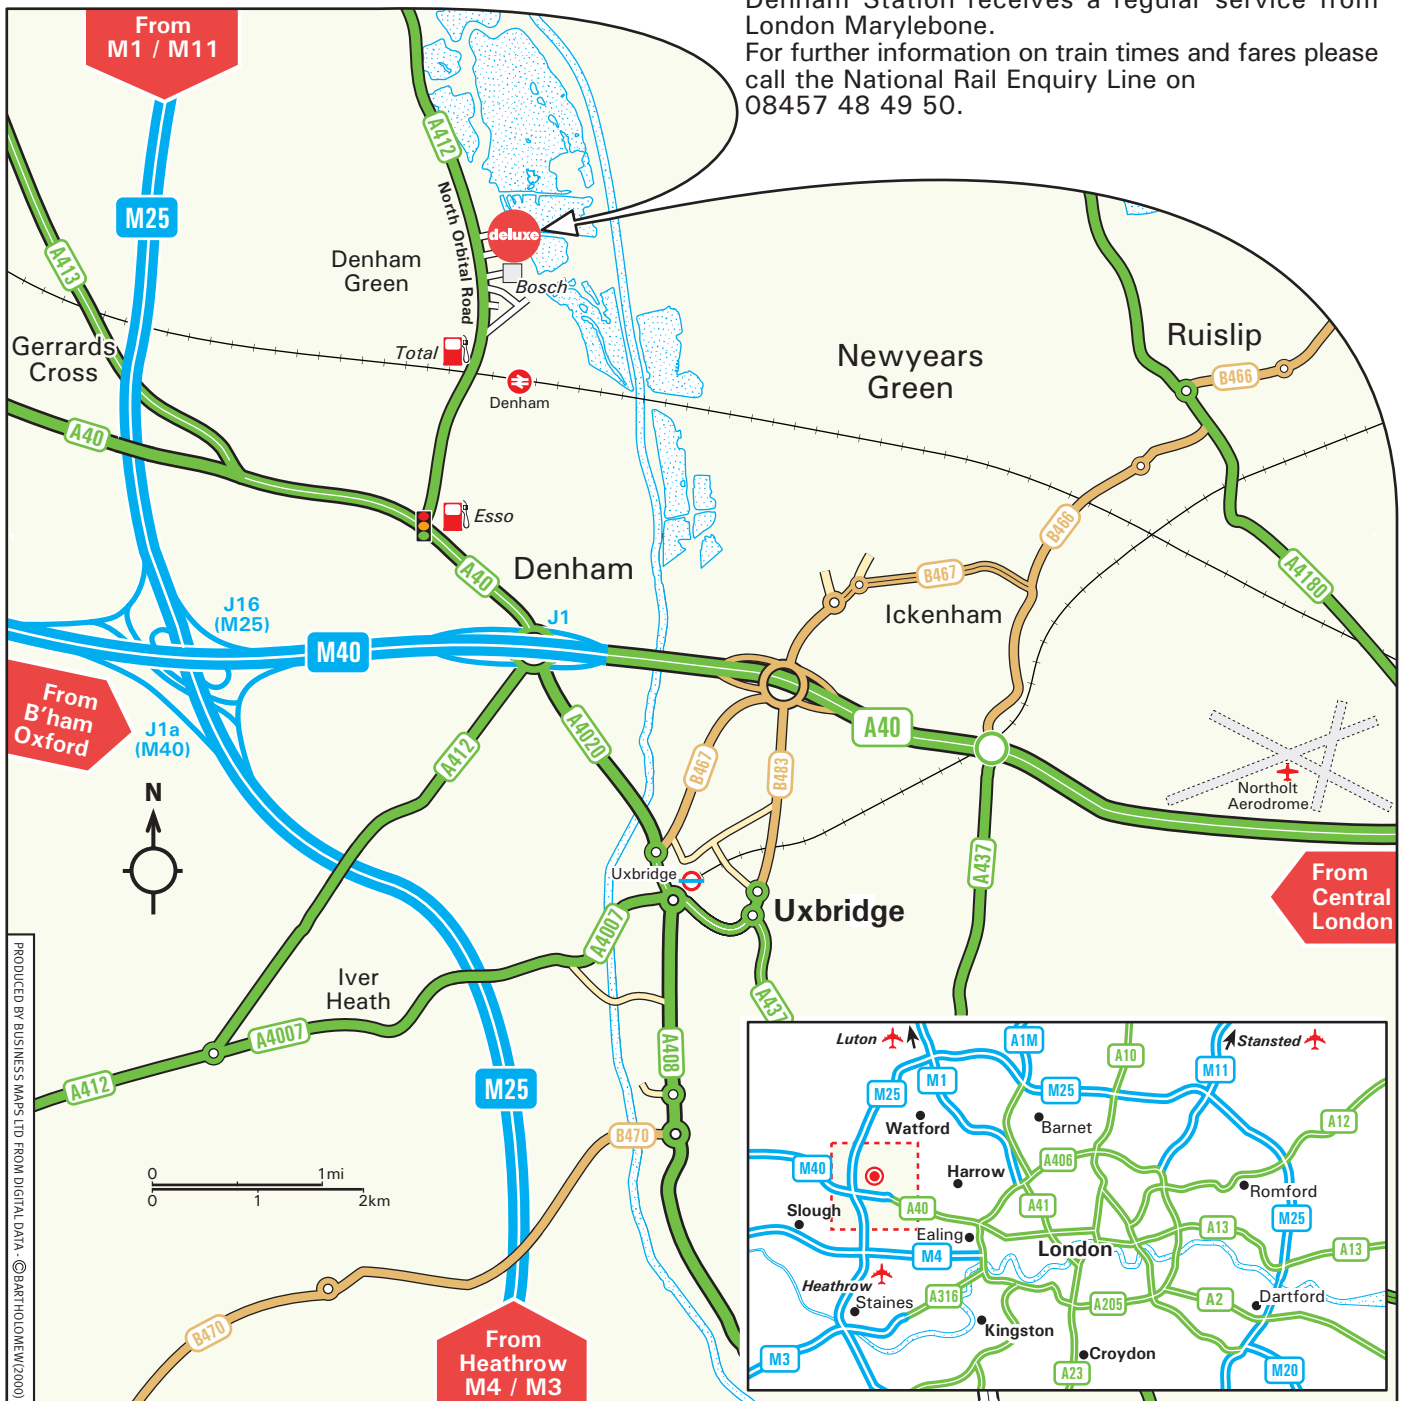

deluxe london

London • Toronto • Hollywood • Rome

North Orbital Road, Denham, Uxbridge, Middlesex, UB9 5HQ UK

Tel: +44 (0) 1895 832323 • Fax: +44 (0) 1895 833617

From M25

Leave the motorway at junction 16 and join the M40 eastbound towards Uxbridge and London. Leave the M40 at junction 1 signposted Slough and Uxbridge.

At the roundabout take the first exit to join the A40 towards Denham and Gerrards Cross.

Continue up to the first set of traffic lights, then bear right and join the A412 towards Maple Cross. Continue along the A412 for approximately 1¼ miles. The Denham Media Park and Deluxe London are on the right hand side.

By Train

Denham Station receives a regular service from London Marylebone.

For further information on train times and fares please call the National Rail Enquiry Line on 08457 48 49 50.

PRODUCED BY BUSINESS MAPS LTD FROM DIGITAL DATA. © BARTHOLOMEW (2000)