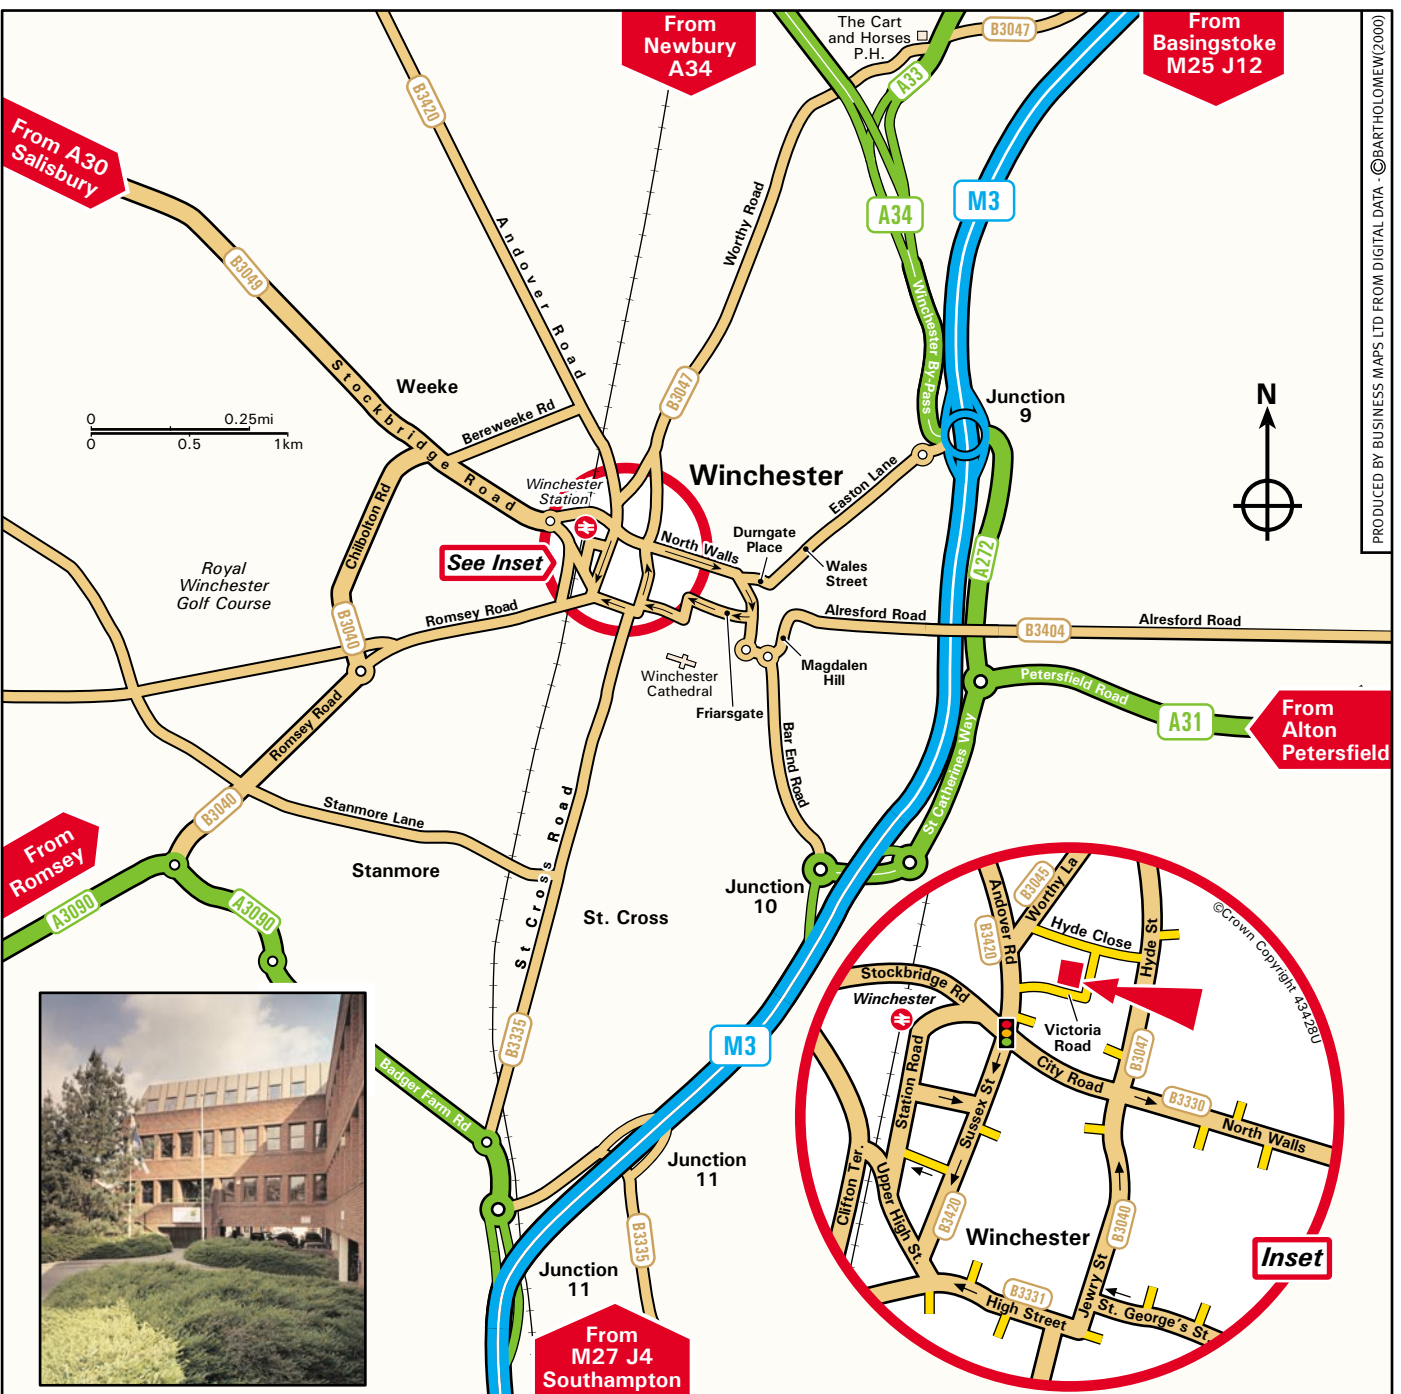

Denplan Limited
 Denplan Court
 Victoria Court
 Winchester SO23 7RG
 Tel: (01962) 828000
 Fax: (01962) 840846
 www.denplan.co.uk
 denplan@denplan.co.uk

Denplan

Member of the Global Group

From the M3

- Leave the M3 at junction 9 (signposted to Newbury A34) and join the A34 towards Newbury.
- Keep in the right hand lane and take the A33 towards Basingstoke and Kingsworthy for approximately 3/4 mile.
- Take the first left into Worthy Road, B3047 (The Cart and Horses Pub on the right-hand side).
- Bear right into Worthy Lane (B3045), continue to the end of Worthy Lane, then turn left onto Andover Road, B3420.
- Take the first left into Victoria Road, Denplan's offices are straight ahead of you at the end of the road.
- Please park in the spaces allocated for visitors.

By Train

- Winchester station receives regular services from London Waterloo and Southampton Central.
- Denplan is a short walk from the station.
- For further train service information, please telephone the National Rail Enquiry Line on 08457 48 49 50.

By Air

- From Southampton (Eastleigh) Airport, it is advisable to travel by train.
- Board at Southampton Airport Parkway station, Winchester is the third stop.
- Denplan is a short walk from the station.