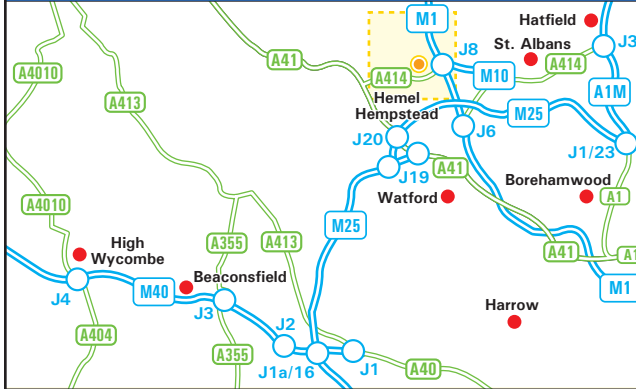

### From M1 (North or South bound)

- 1 Exit the M1 at junction 8 and follow signs for A414, Hemel Hempstead.
- 2 Continue straight over the first roundabout and then at the next roundabout, take the third exit into Maylands Avenue, A4147.
- 3 Continue along Maylands Avenue, passing through two sets of traffic lights.
- 4 Turn right into Spring Way (Campus Business Park).
- 5 EPSON (UK) Ltd is the first building on the left.

### From M25 (East or West bound)

- 1 Exit the M25 at junction 21 (Signposted The North, Luton & Airport, M1), joining the M1 Northbound.
- 2 Follow as for M1 point one.

### From Aylesbury, A41

- 1 Follow the A41 Eastbound.
- 2 Exit the A41 for Hemel Hempstead, A414.
- 3 At the Magic Roundabout, follow the A414 for St. Albans.
- 4 Continue straight over the next two roundabouts, then take the first exit at the third roundabout into Maylands Avenue.
- 5 Follow as from M1 point three.