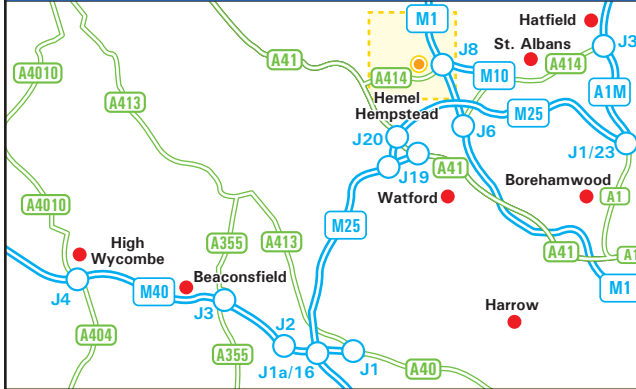

EPSON

EPSON (UK) LTD
 Campus 100 - Maylands Avenue
 Hemel Hempstead - Hertfordshire - HP2 7TJ
 TEL: (01442) 261144 - FAX: (01442) 227227
 www.epson.co.uk

From M1 (North or South bound)

- 1 Exit the M1 at junction 8 and follow signs for A414, Hemel Hempstead.
- 2 Continue straight over the first roundabout and then at the next roundabout, take the third exit into Maylands Avenue, A4147.
- 3 Continue along Maylands Avenue, passing through two sets of traffic lights.
- 4 Turn right into Spring Way (Campus Business Park).
- 5 EPSON (UK) Ltd is the first building on the left.

From M25 (East or West bound)

- 1 Exit the M25 at junction 21 (Signposted The North, Luton & Airport, M1), joining the M1 Northbound.
- 2 Follow as for M1 point one.

From Aylesbury, A41

- 1 Follow the A41 Eastbound.
- 2 Exit the A41 for Hemel Hempstead, A414.
- 3 At the Magic Roundabout, follow the A414 for St. Albans.
- 4 Continue straight over the next two roundabouts, then take the first exit at the third roundabout into Maylands Avenue.
- 5 Follow as from M1 point three.

By Train

- 1 Hemel Hempstead Station receives regular services from London Euston.
- 2 Taxis are available at the station.
- 3 For further information on train times and fares please call the National Rail Enquiry Line on 0345 48 49 50.